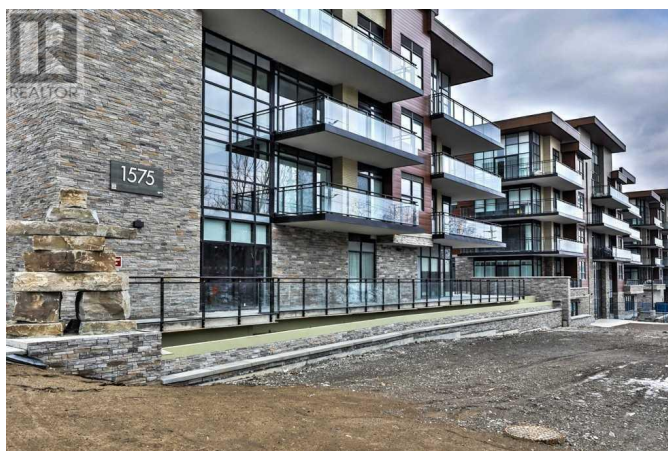

\$549,000 - #236 -1575 LAKESHORE RD W

Listing ID: W4450581

\$549,000

2 Bedrooms, 1 Bathrooms Single Family

#236 -1575 LAKESHORE RD W,
Mississauga, Ontario, L5J1J4

Location Location Location! This Vandyk Homes Madison Model Suite By The Craftsman Offers 9 Ft Ceilings Throughout. This 1 Bedroom + Den Has Upgraded Kitchen Cabinets, Oversized Windows, Engineered Hardwood Floors And A Huge 147 Sf Wrap Around Balcony Overlooking A Landscaped Courtyard.**** EXTRAS **** Stainless Fridge, Stove, Dishwasher, Full Size White Washer & Dryer, Engineered Hardwood Floor, Glass Tile Backsplash In Kitchen, 9Ft Ceilings (id:17113)